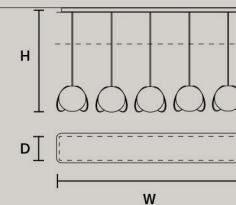

TIMEO C5 LN 125		CE	RoHS
w	125 cm / 49.20"		
d	20 cm / 7.90"		
H MAX	140 cm / 55.10"		
STANDARD INTEGRATED LED LIGHTING			
	20 W CRI>90 3000 K - 2300 NOMINAL LM		
ON REQUEST			
	20 W CRI>90 2700 K - 2185 NOMINAL LM		
DIMMABLE			
	1-10V + DALI + PUSH