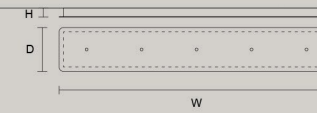

SINGLE CANOPIES

SINGLE CANOPY

SIZE	FINISHINGS	PRODUCT NAME
Ø 15 cm / 5.90"	● V91	TIMEO S1 20
H 4 cm / 1.70"		

MULTIPLE CANOPIES

LINEAR CANOPY LN 75

SIZE	FINISHINGS	PRODUCT NAME
W 75 cm / 29.50"	● V98	TIMEO C3 LN 75
D 20 cm / 7.90"		
H 4 cm / 1.60"		

LINEAR CANOPY LN 125

SIZE	FINISHINGS	PRODUCT NAME
W 125 cm / 49.20"	● V98	TIMEO C5 LN 125
D 20 cm / 7.90"		
H 4 cm / 1.60"		

LINEAR CANOPY LN 175

SIZE	FINISHINGS	PRODUCT NAME
W 175 cm / 68.90"	● V98	TIMEO C7 LN 175
D 20 cm / 7.90"		
H 4 cm / 1.60"		