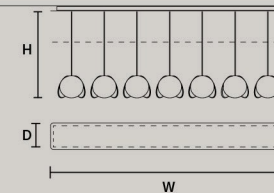

TIMEO C7 LN 175		CE	RoHS
w	175 cm / 68.90"		
d	20 cm / 7.90"		
H MAX	140 cm / 55.10"		
STANDARD INTEGRATED LED LIGHTING			
	28 W CRI>90 3000 K - 3150 NOMINAL LM		
ON REQUEST			
	28 W CRI>90 2700 K - 2992 NOMINAL LM		
DIMMABLE			
	1-10V + DALI + PUSH