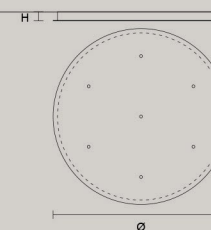

SINGLE CANOPIES

SINGLE CANOPY

SIZE	FINISHINGS	PRODUCT NAME
Ø 15 cm / 5.90"	● V91	TIMEO S1 20
H 4 cm / 1.70"		

MULTIPLE CANOPIES

LINEAR CANOPY LN 75

SIZE	FINISHINGS	PRODUCT NAME
W 75 cm / 29.50"	● V98	TIMEO C3 LN 75
D 20 cm / 7.90"		
H 4 cm / 1.60"		

LINEAR CANOPY LN 125

SIZE	FINISHINGS	PRODUCT NAME
W 125 cm / 49.20"	● V98	TIMEO C5 LN 125
D 20 cm / 7.90"		
H 4 cm / 1.60"		

LINEAR CANOPY LN 175

SIZE	FINISHINGS	PRODUCT NAME
W 175 cm / 68.90"	● V98	TIMEO C7 LN 175
D 20 cm / 7.90"		
H 4 cm / 1.60"		

ROUND CANOPY RD 40

SIZE	FINISHINGS	PRODUCT NAME
Ø 40 cm / 15.70"	● V98	TIMEO C3 RD 40
H 4 cm / 1.60"		

ROUND CANOPY RD 60

SIZE	FINISHINGS	PRODUCT NAME
Ø 60 cm / 23.60"	● V98	TIMEO C5 RD 60
H 4 cm / 1.60"		

ROUND CANOPY RD 80

SIZE	FINISHINGS	PRODUCT NAME
Ø 80 cm / 31.50"	● V98	TIMEO C7 RD 80
H 4 cm / 1.60"		